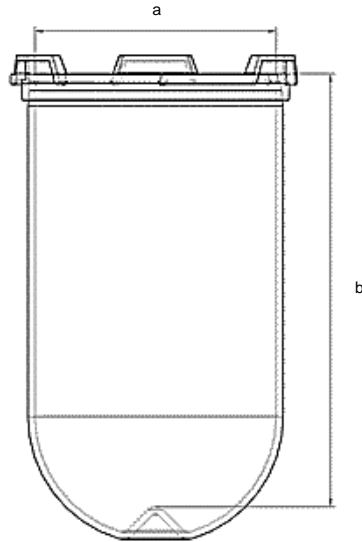

Part 1 Liter Vessel
Part Number 14537-01
Serial Number 100423 - 100443

		Tolerances		
Dimensions	Vessel	Inside Ø a	102.9 to 105.1 mm	--
		Height b	279.9 mm	± 0.7 mm
		With hemispherical bottom		
Material	Borosilicate glass			