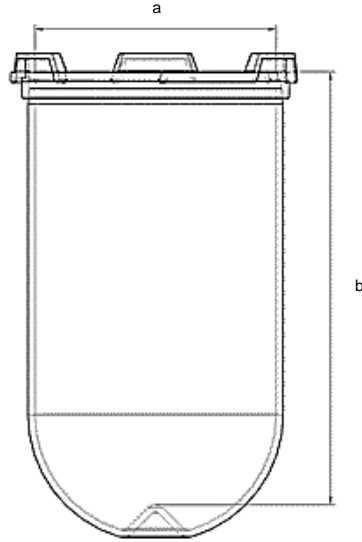

Part 1 Liter Vessel
Part Number 14537-01
Serial Number 100761 - 100781

		Tolerances		
Dimensions	Vessel	Inside Ø a	102.9 to 105.1 mm	--
		Height b	279.9 mm	± 0.7 mm
		With hemispherical bottom		
Material	Borosilicate glass			