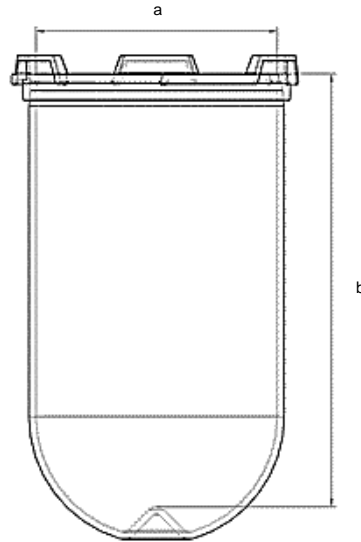

Part 1 Liter Vessel inactinic brown
Part Number 14537-02
Serial Number 98198

			Tolerances	
Dimensions	Vessel	Inside Ø a	102.9 to 105.1 mm	--
		Height b	186.9 mm	± 0.7 mm
		With hemispherical bottom		
Material	Borosilicate glass			